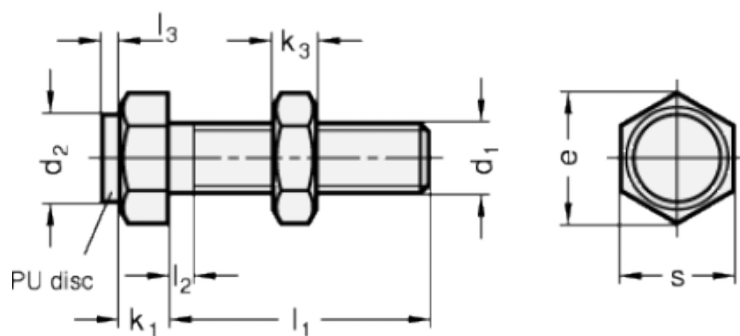

Article number: 20251M540BK

Description: E+G Setting bolt GN 251-M5-40-BK  
with nut

## Measures

Type AK

Type BK

Mounting block GN 412.1

d	= M5	s = 8
e	= 9.2	
K	= -	
k1	= 2.5	
k2	= 3.2	
l1	= 40	
l2 max.	= 2.4	
l3	= 1.5	